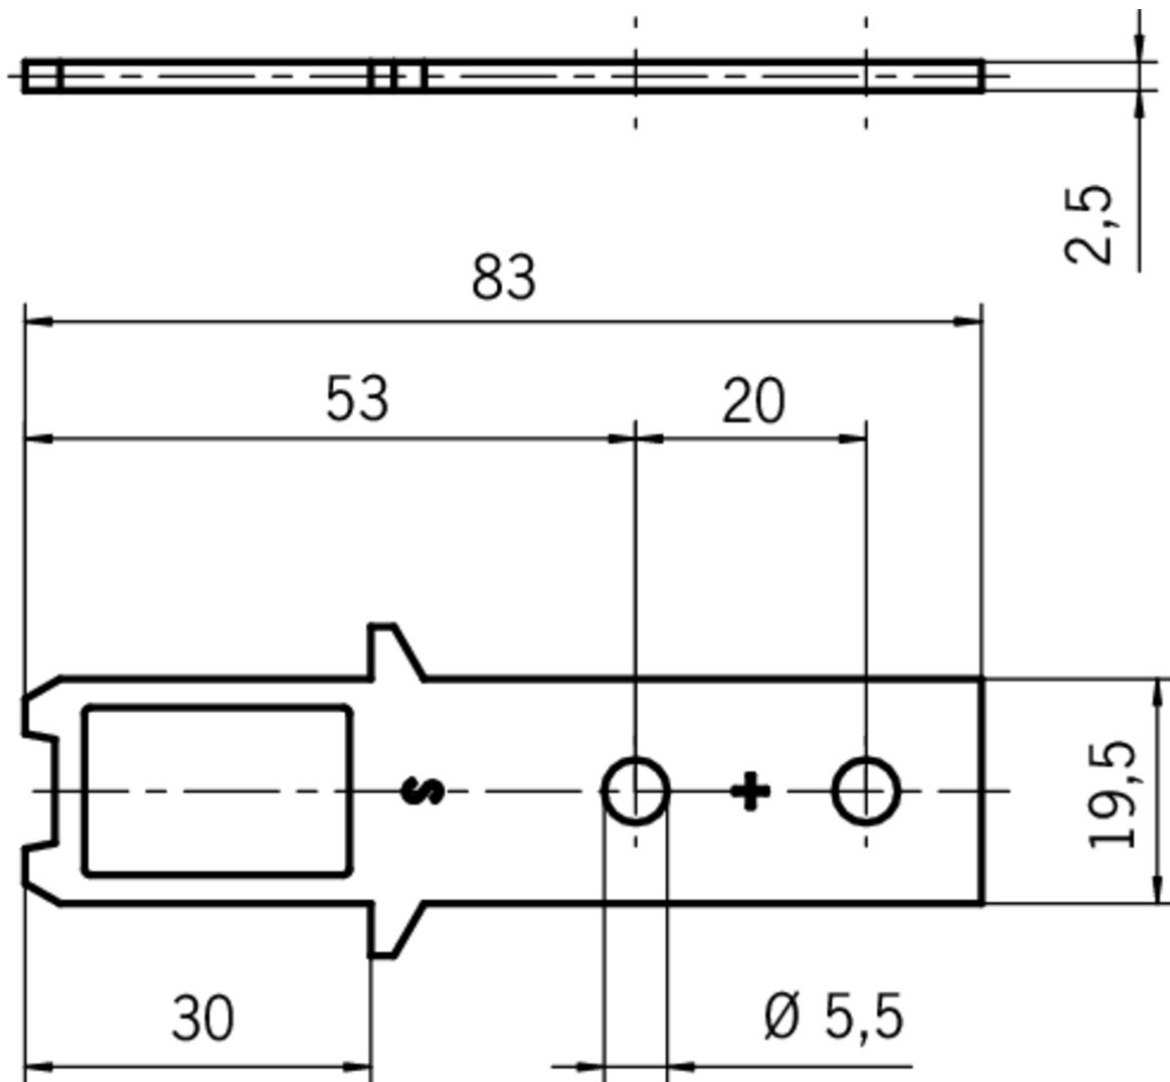

ITEM 097861 BETAETIGER-S-G-SN-C2115

Description	Technical data	Accessories	Downloads
-------------	----------------	-------------	-----------

Features

- › Two safety screws included
- › Physically compatible with TP actuator P-G

Screws made of stainless steel

The safety screws included can be inserted with a normal tool, but cannot be removed again.

Mechanical values and environment

Material	Actuator	Stainless steel
	screw	Stainless steel
Door radius		min.300 mm
Overtravel		max.5 mm

Miscellaneous

C number	Actuator with same installation dimensions as TP actuator
Usability of insertion funnel	No

Dimension drawing

Mounting accessories

▼ Safety screws for actuators, M5 x 10

073455 M5X10-NIRO/V100 NZ/TZ