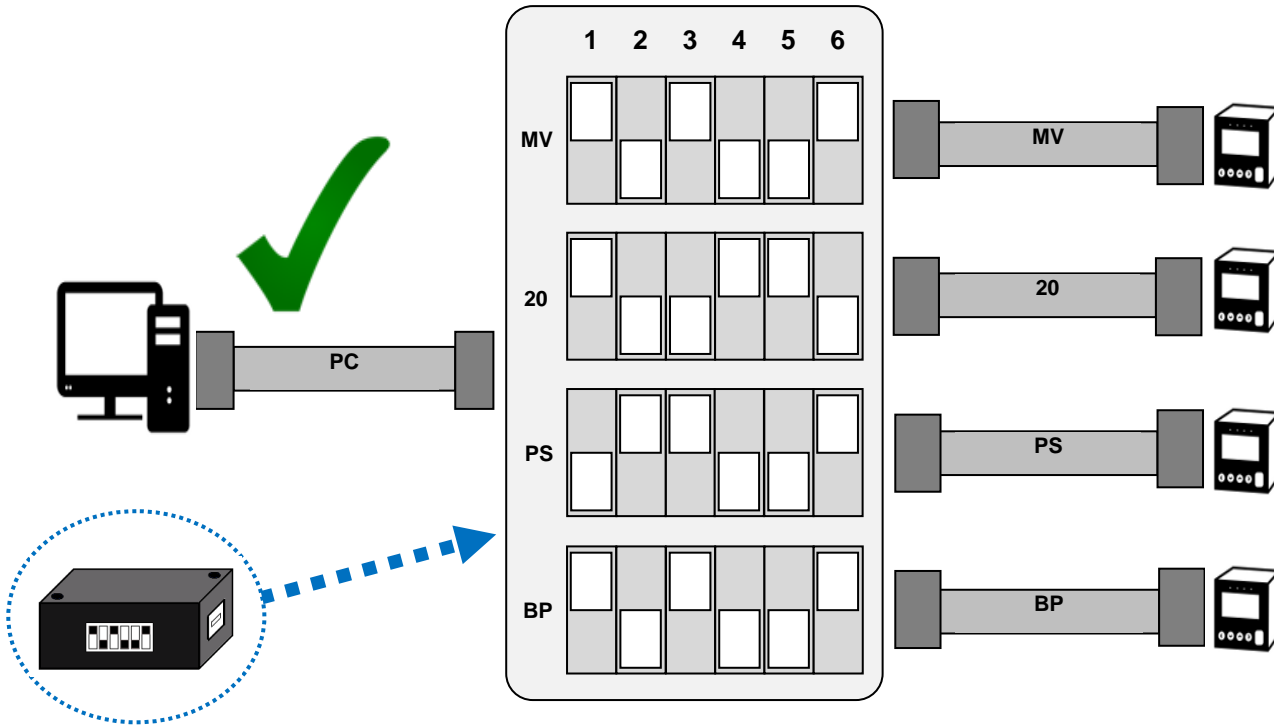

Universal Configuration Adaptor

Product	Part No.	Ref
Universal config adaptor & PC cable only	CONV-BA-00-00-00	PC

Product	Part No.	Ref
MaxVU	CONV-00-00-00-00-MV	MV
KS20 Pro16	CONV-00-00-00-20-00	20
P-Series ECO24 ProVU CAL4600 EC44	CONV-00-PS-00-00-00	PS
Blueport (KS4x, 5x, 9x, TB40, D280) Railline (KS45, TB45, SG45, Clx5, RL System) KS94, KS98 KS800, KS816 N8800, N8840 Pro4, Pro8	CONV-00-00-BP-00-00	BP